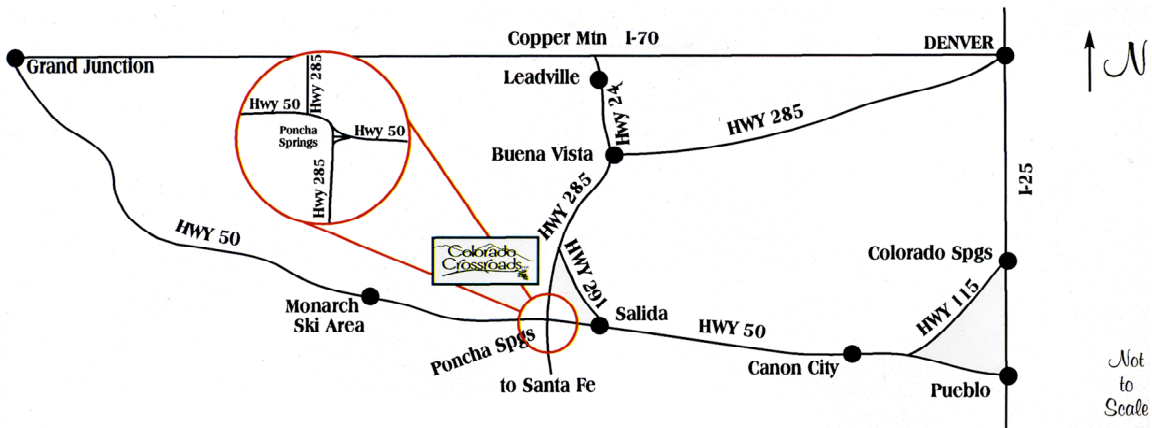

Driving Directions to Colorado Crossroads Bed and Breakfast

On West side of Highway 285 just 2.5 miles North of Highway 50
4.2 miles South of Highway 291, between Mile Markers 129 & 130.